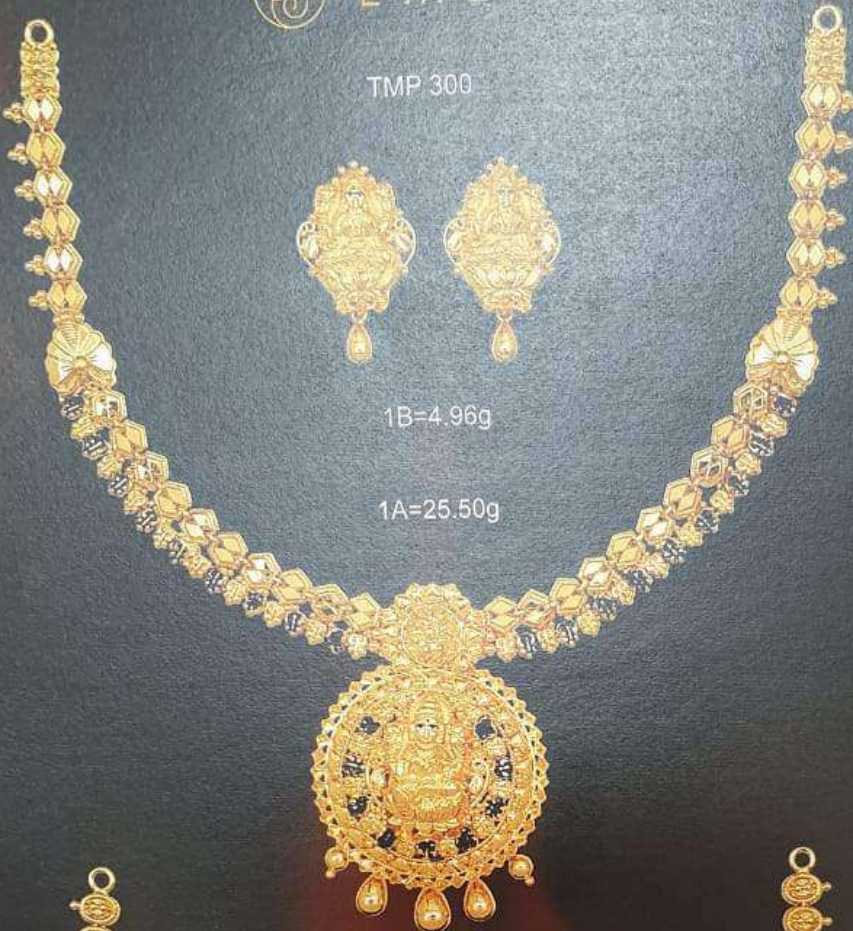

1A=10.05g

1B=76.85g

EMERALD

TMP-266 1 = 59.05g

EMERALD

TMP-272 1 = 38.65g

EMERALD

TMP 300