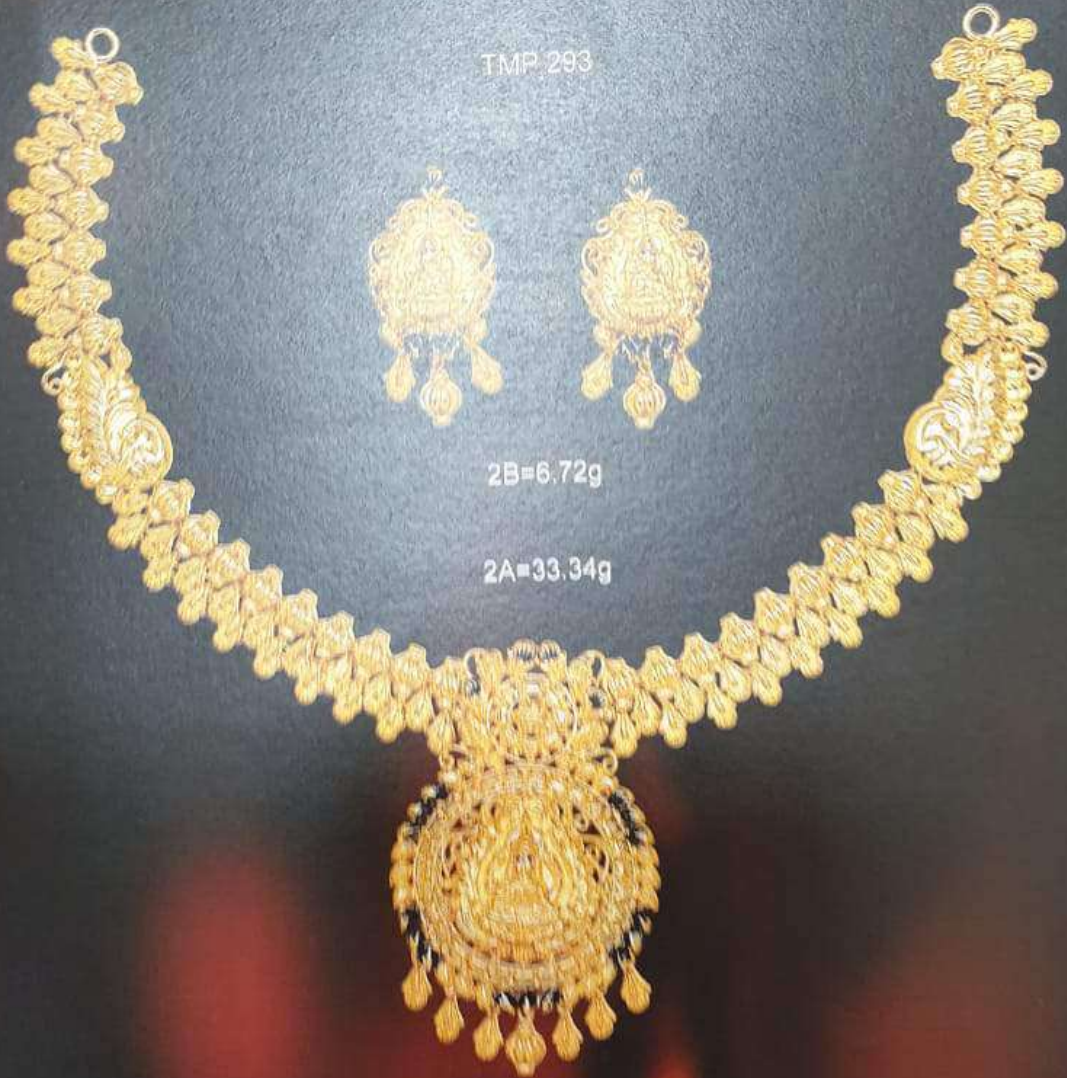

2A=36.54g

2B=7.22g

EMERALD

TMP 293

2B=6.72g

2A=33.34g

TMP-263 2A = 46.88g / 2B = 10.44g

EMERALD