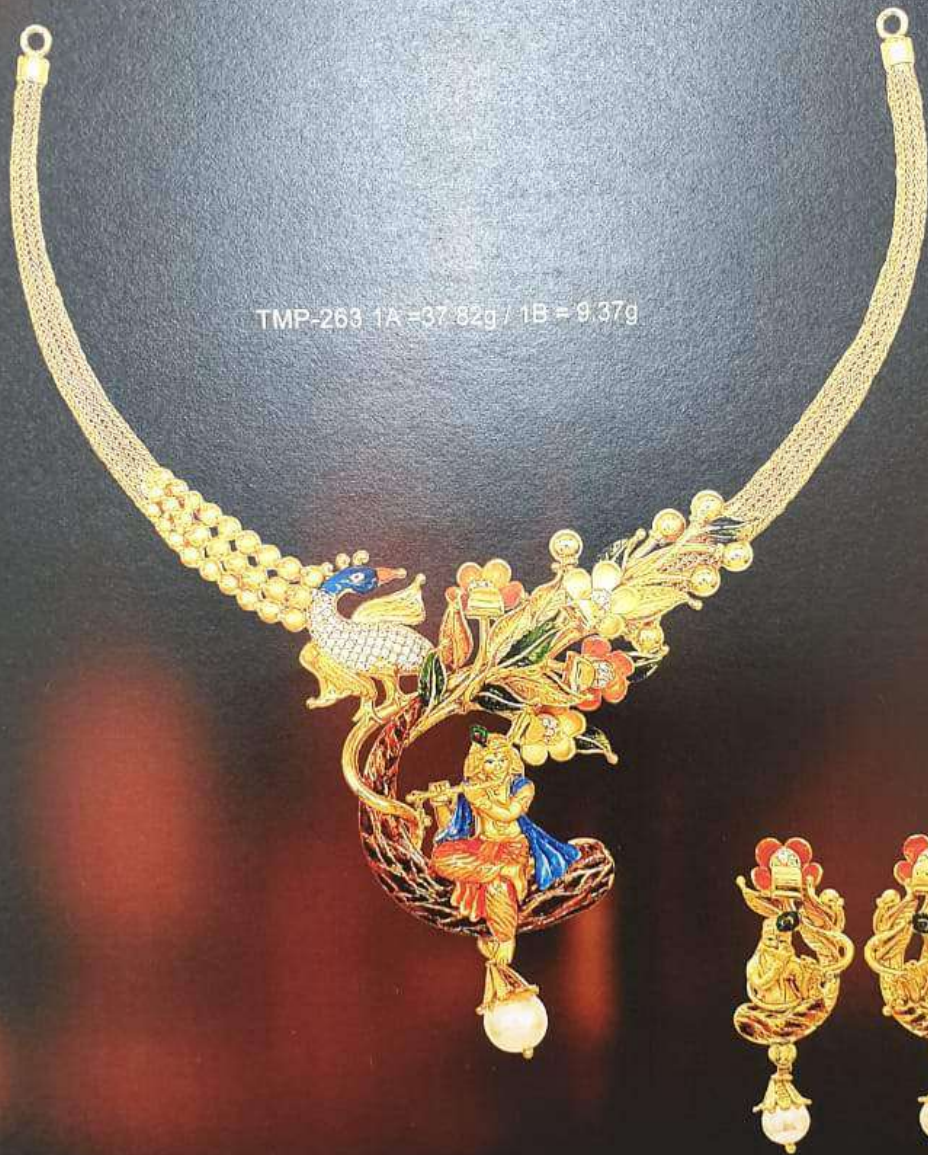

TMP-263 1A = 37.82g / 1B = 9.37g