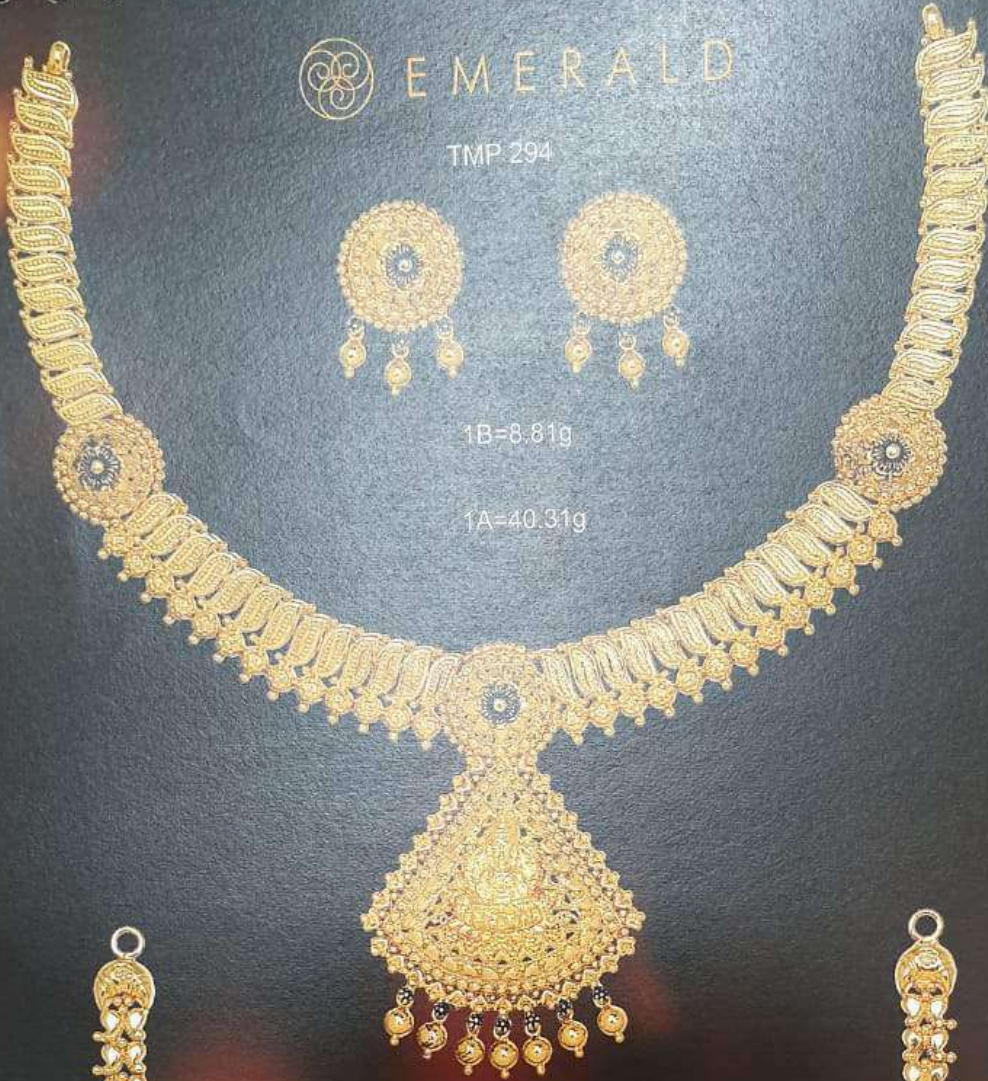

EMERALD

TMP 294

1B=8.81g

1A=40.31g

TMP 294

2B=6.35g

2A=29.93g

EMERALD