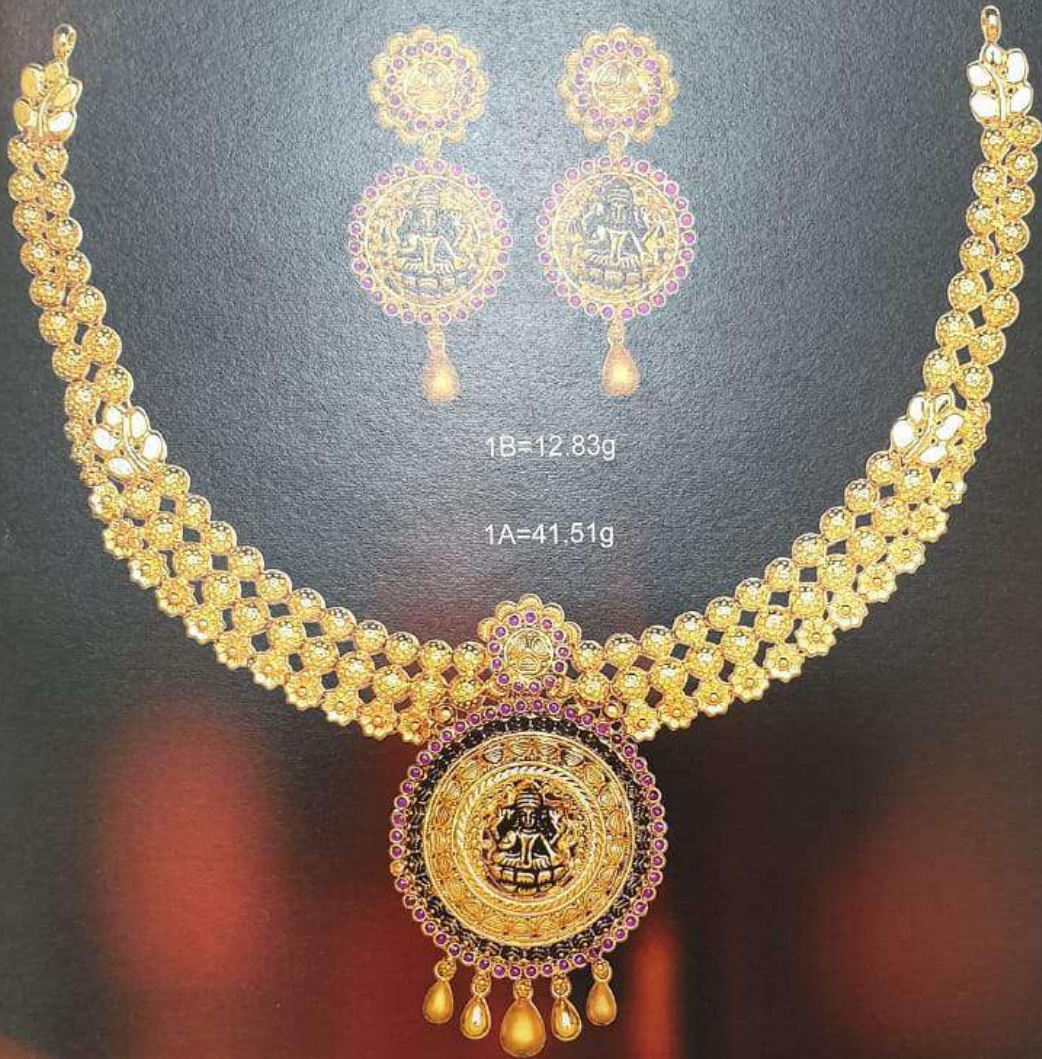

TMP 282

2A=26.24g

2B=6.53g

TMP-267 1 = 47.80g

TMP 286

1B=12.83g

1A=41.51g

EMERALD