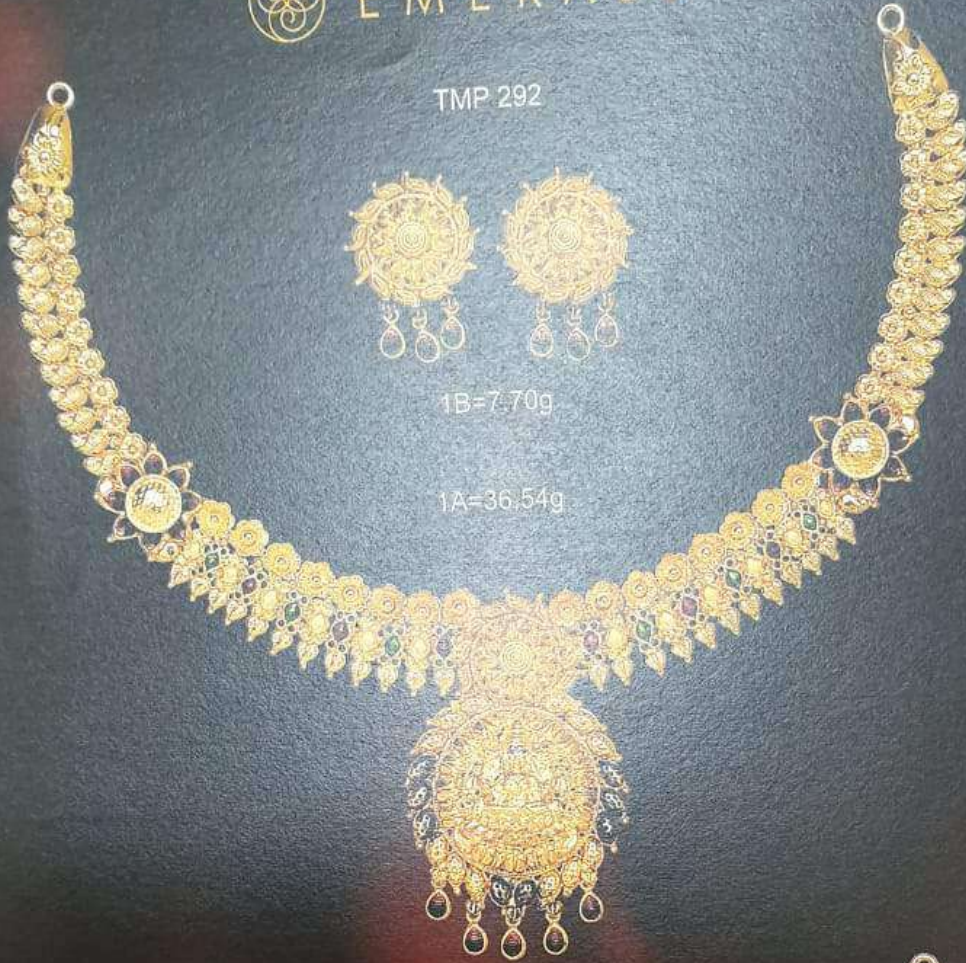

TMP 292

1B=7.70g

1A=36.54g

TMP 292

2B=9.20g

2A=31.37g