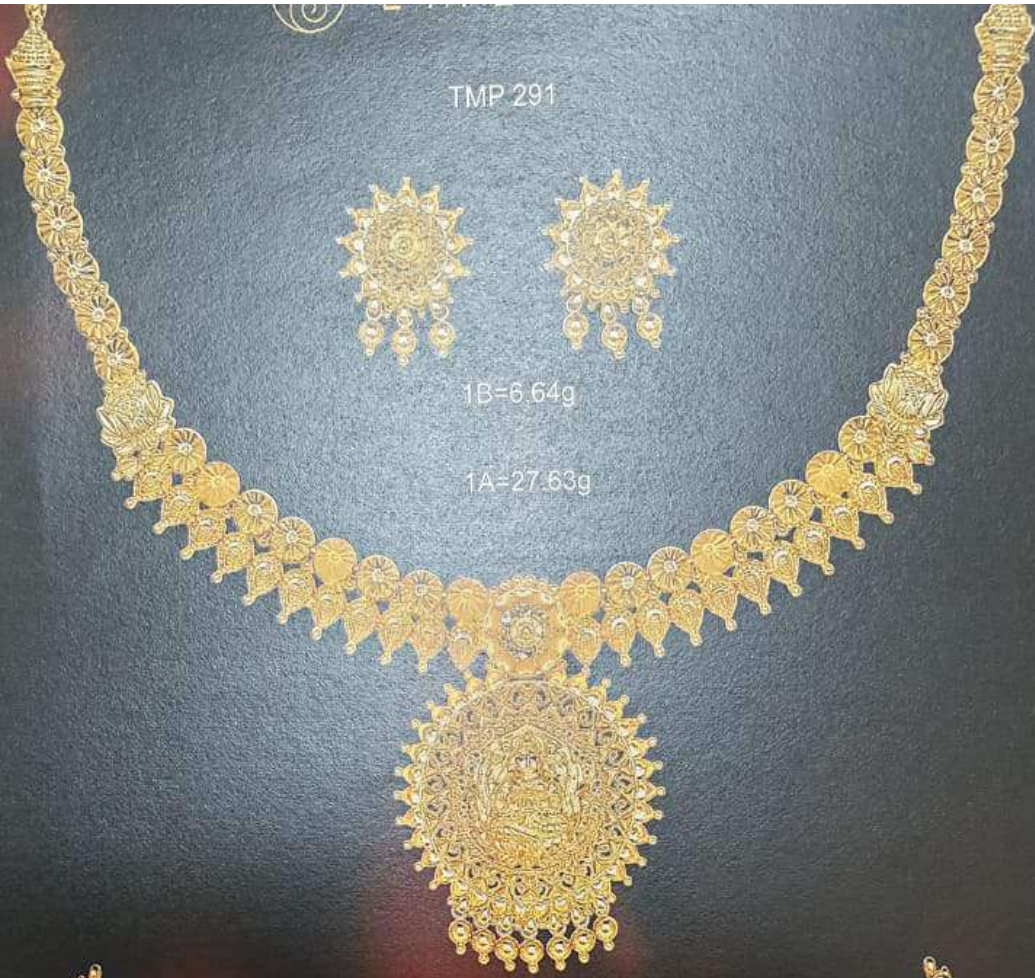

TMP 291

1B=6.64g

1A=27.63g

TMP 291

2B=7.29g

2A=35.21g