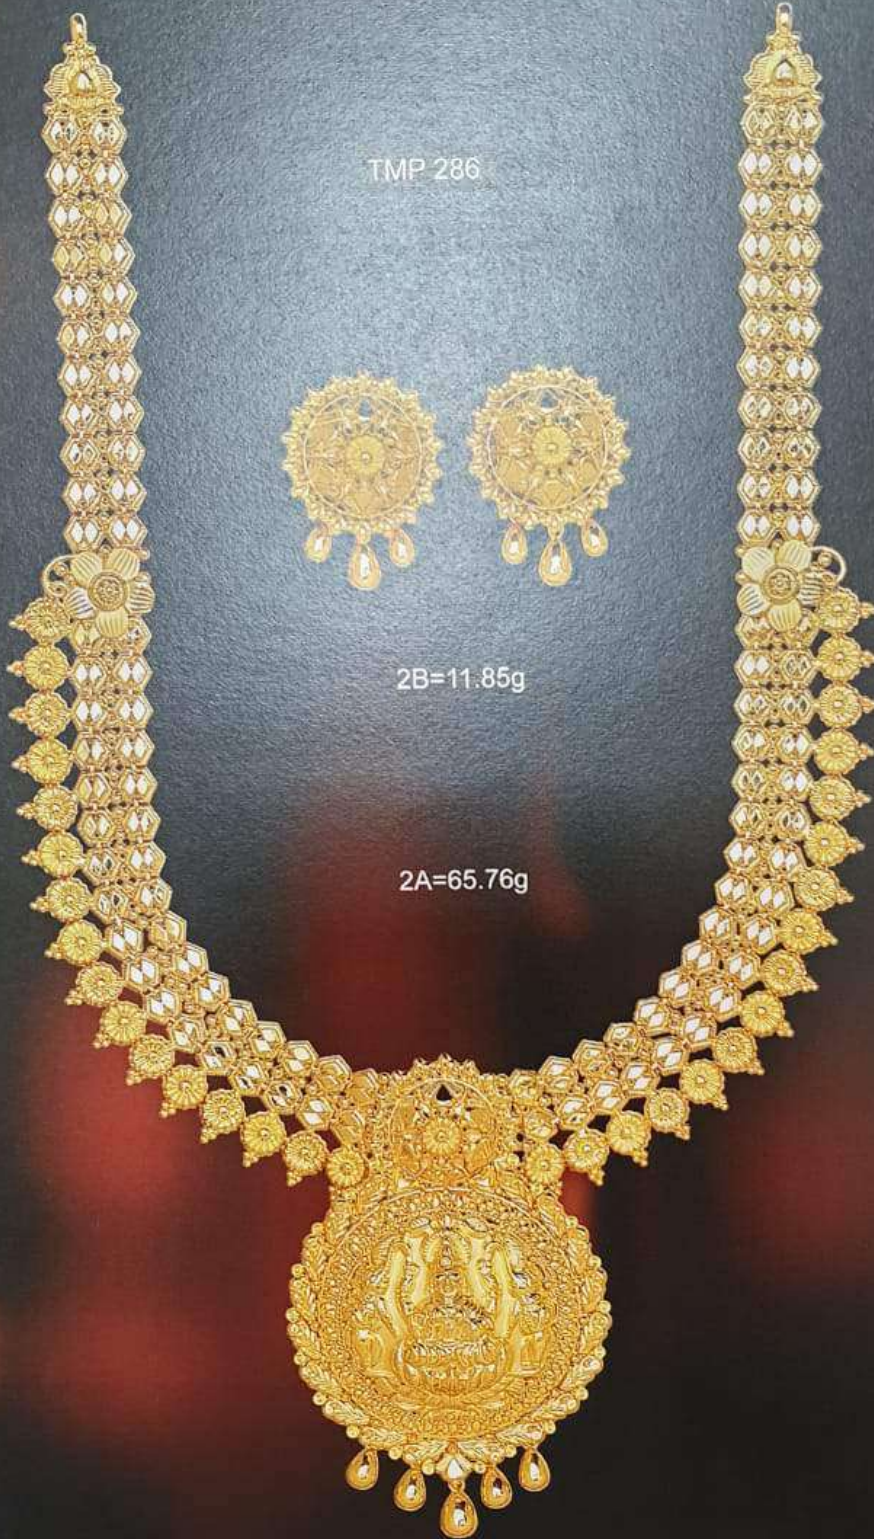

TMP-269 1A = 4.95g / 1B =42.10g

EMERALD

TMP-273 2A = 33.09g / 2B = 11.92g

EMERALD

TMP 286

2B=11.85g

2A=65.76g

TMP-258/ 1A =45.22g / 1B =16.07g

TMP-258/ 2A =45.24g / 2B = 13.03g

EMERALD

TMP-259/ 1A = 55.80g / 1B = 11.20g

EMERALD

TMP-264 1A = 38.34g / 1B = 9.81g

EMERALD

TMP-254 / 1A = 36.16g / 1B = 8.87g

TMP-254 / 2A = 48.65g / 2B = 17.84g