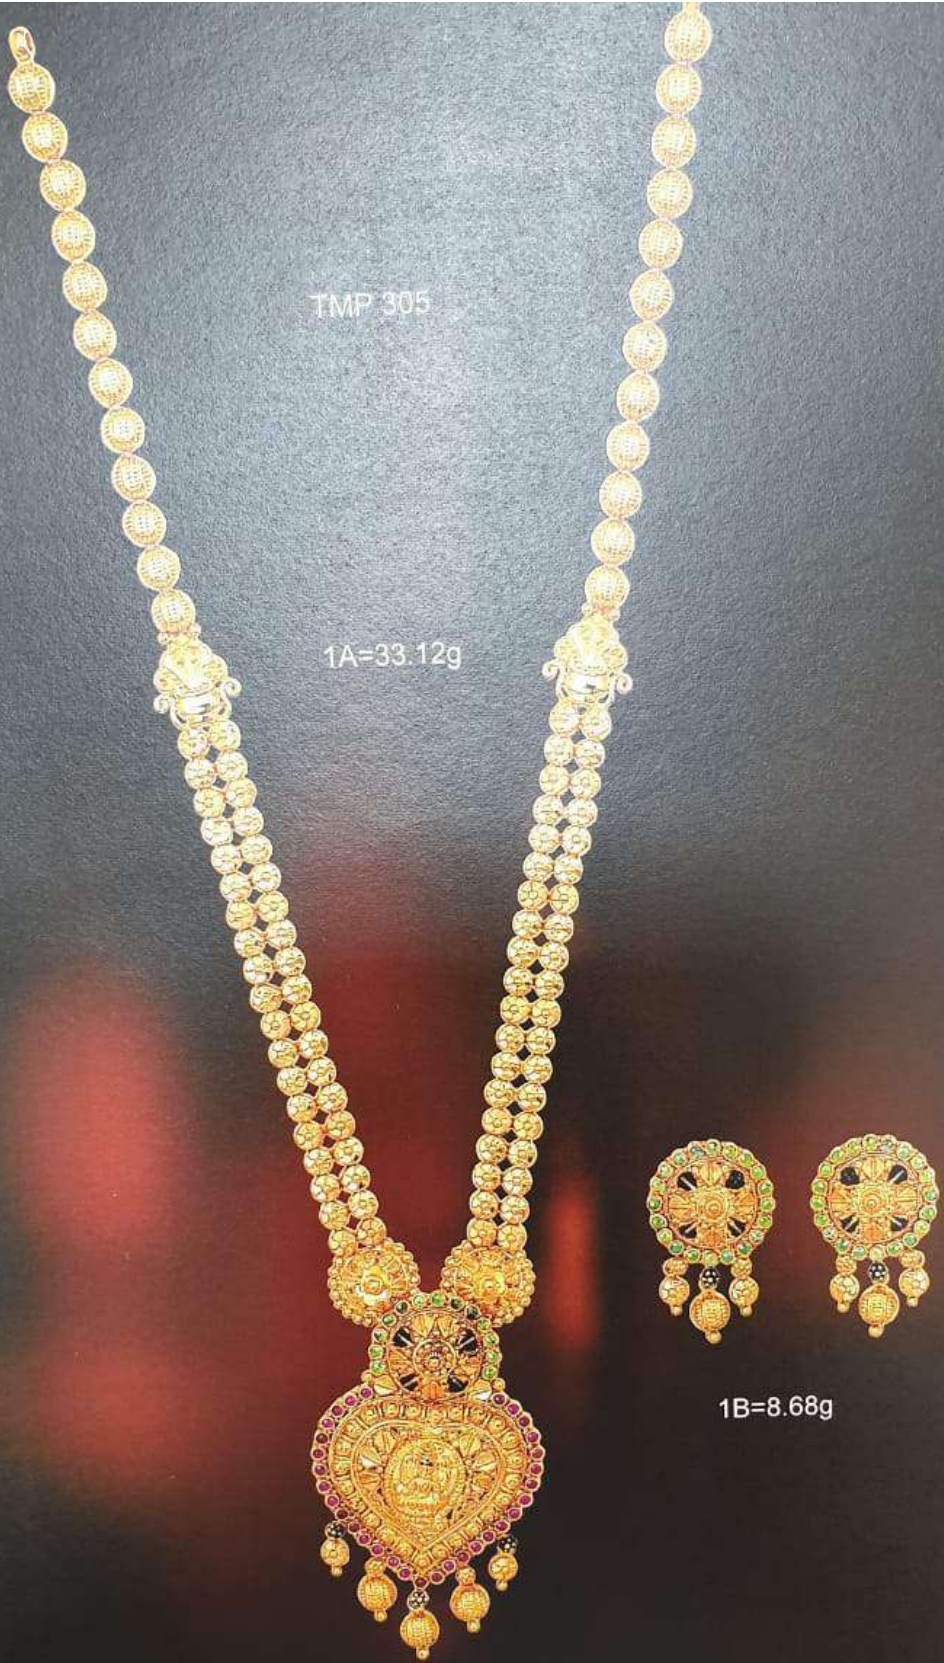

TMP 305

1A=33.12g

1B=8.68g