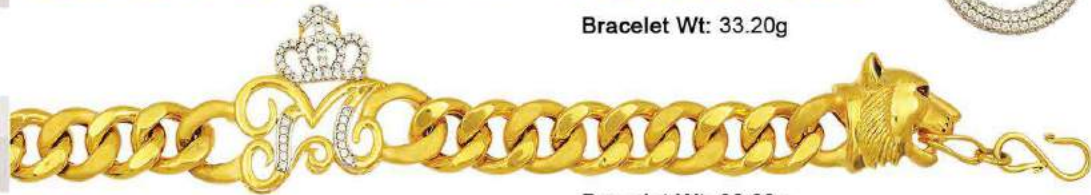

Bracelet Wt: 12.00g

MHC 1498

Bracelet Wt: 14.70g

MHC 1499

Bracelet Wt: 11.60g

MHC 1500

Bracelet Wt: 33.20g

MHC 1501