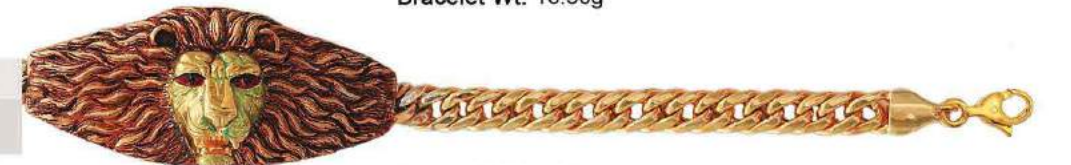

Bracelet Wt: 24.50g

MHC 1553